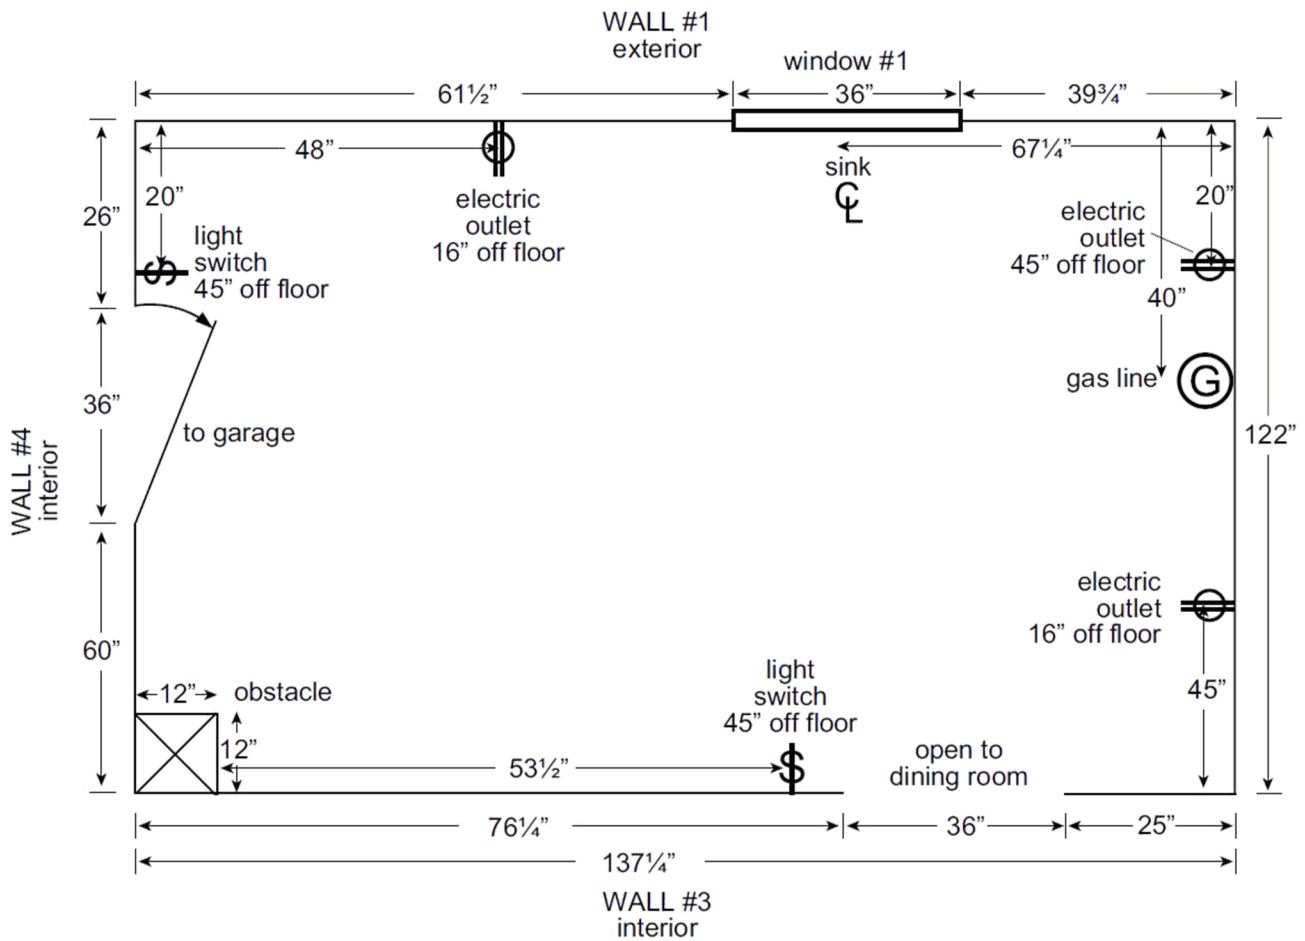

- 1) Start measuring from the corner shown in the drawing.
- 2) Measure total length of all walls corner to corner.
- 3) Indicate the location and sizes of the doors and windows. Include individual corner to window/door sill dimensions.
- 4) Indicate door swings and location of the electrical plugs and the center line of sink. Include wateline and floor drain locaton.
- 5) Confirm the room height and locaton of drop ceiling and bulk heads.
- 6) Indicate appliance locations and sizes on the chart below.
- 7) Double check all the dimensions-individual and totals.

APPLIANCE CHART	Width	Height	Depth
Fridge			
Range			
Dishwasher			
Sink			
Microwave			
Other			